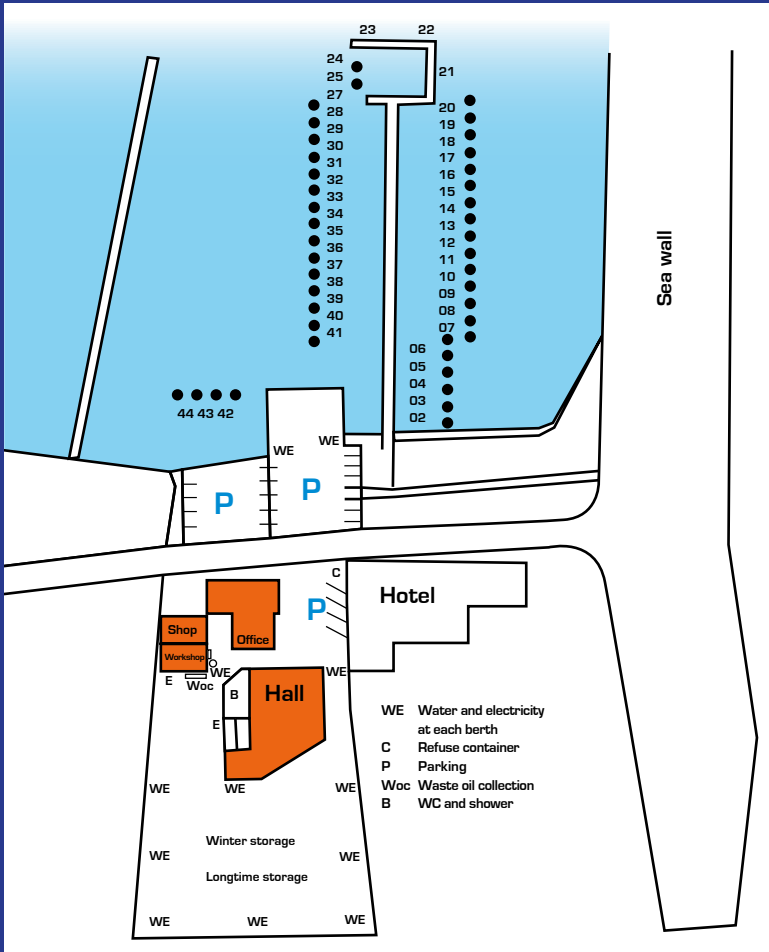

mj berths

mj værft augustenborg i/s
v/ Mortensen & Jahnke

Langdel 4 · DK-6440 Augustenborg
Tlf.: +45 7447 1086 · Fax: +45 7447 2235
E-mail: jm@mj-vaerft.dk · www.mj-vaerft.dk